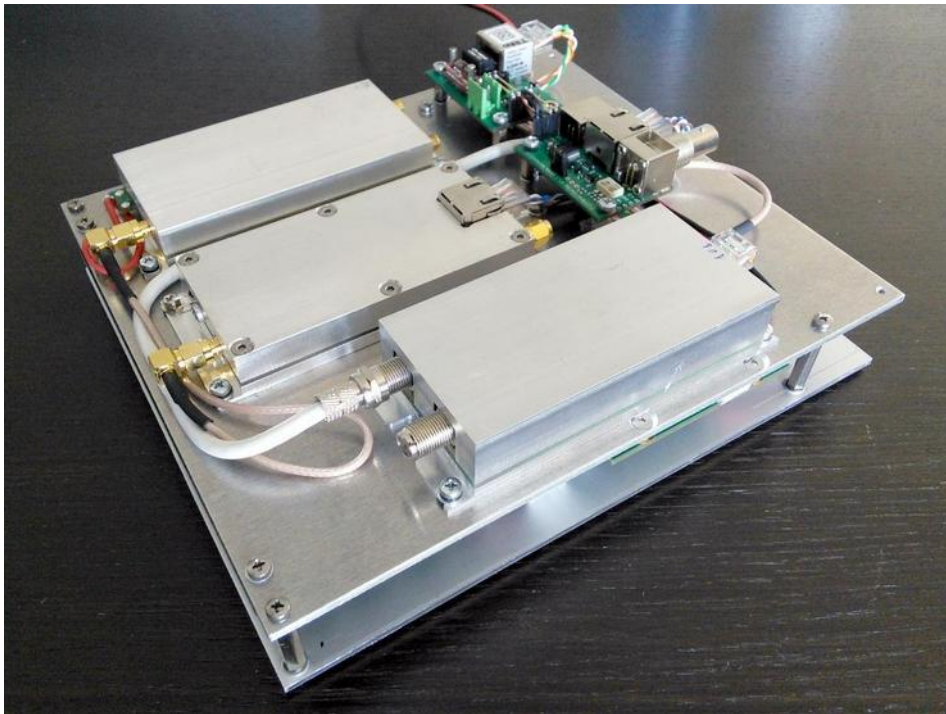

Clever FM

Compact low-power FM radio broadcasting system
&
Digital FM exciter for existing high-power TXs

Powered by:

TECNOROLL BMB s.r.l.

CLEVER FM BOX - INTERNAL BLOCK DIAGRAM

REMOTE MANAGEMENT SOFTWARE

Screenshot 1 - Tuner status tab

Screenshot 2 - Spectrum analyzer tab

REMOTE MANAGEMENT SOFTWARE

Screenshot 3 - Service list tab

Screenshot 4 - Receiver info tab

**CLEVER FM as a complete mast-mounted solution.
Allows to easily create, expand or gap-fill a digital FM network.**

CLEVER FM as a digital upgrade.

Allows to re-use existing high-power TXs and convert them for digital FM distribution.