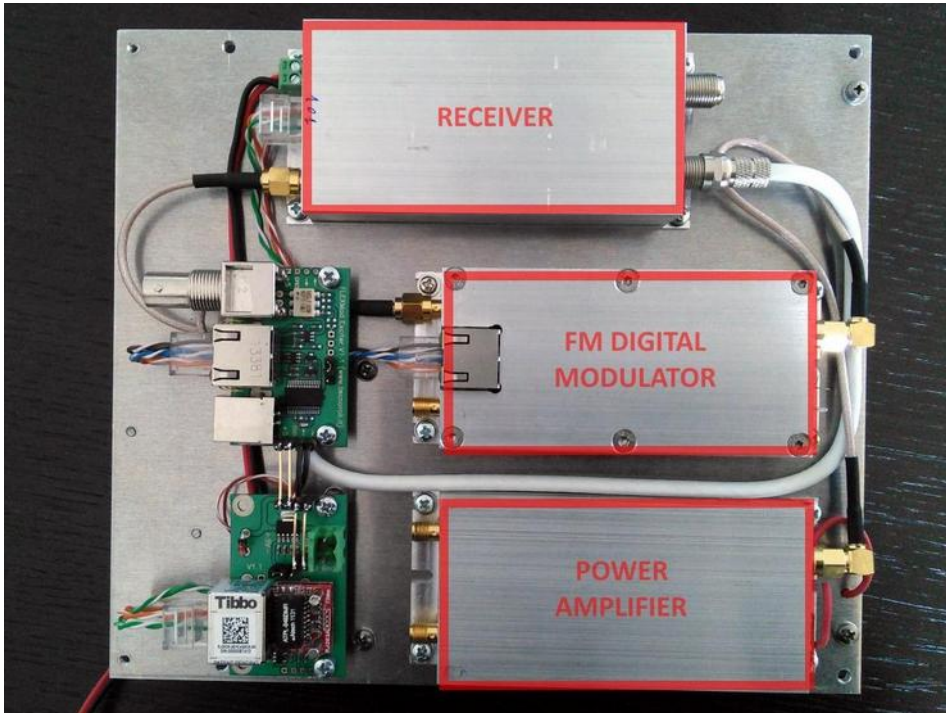

Clever FM

Compact low-power FM radio broadcasting system
&
Digital FM exciter for existing high-power TXs

Powered by:

TECNOROLL BMB s.r.l.

CLEVER FM BOX - INTERNAL BLOCK DIAGRAM

REMOTE MANAGEMENT SOFTWARE

Screenshot 1 - Tuner status tab

Screenshot 2 - Spectrum analyzer tab

REMOTE MANAGEMENT SOFTWARE

Screenshot 3 - Service list tab

Screenshot 4 - Receiver info tab

**CLEVER FM as a complete mast-mounted solution.
Allows to easily create, expand or gap-fill a digital FM network.**

CLEVER FM as a digital upgrade.

Allows to re-use existing high-power TXs and convert them for digital FM distribution.