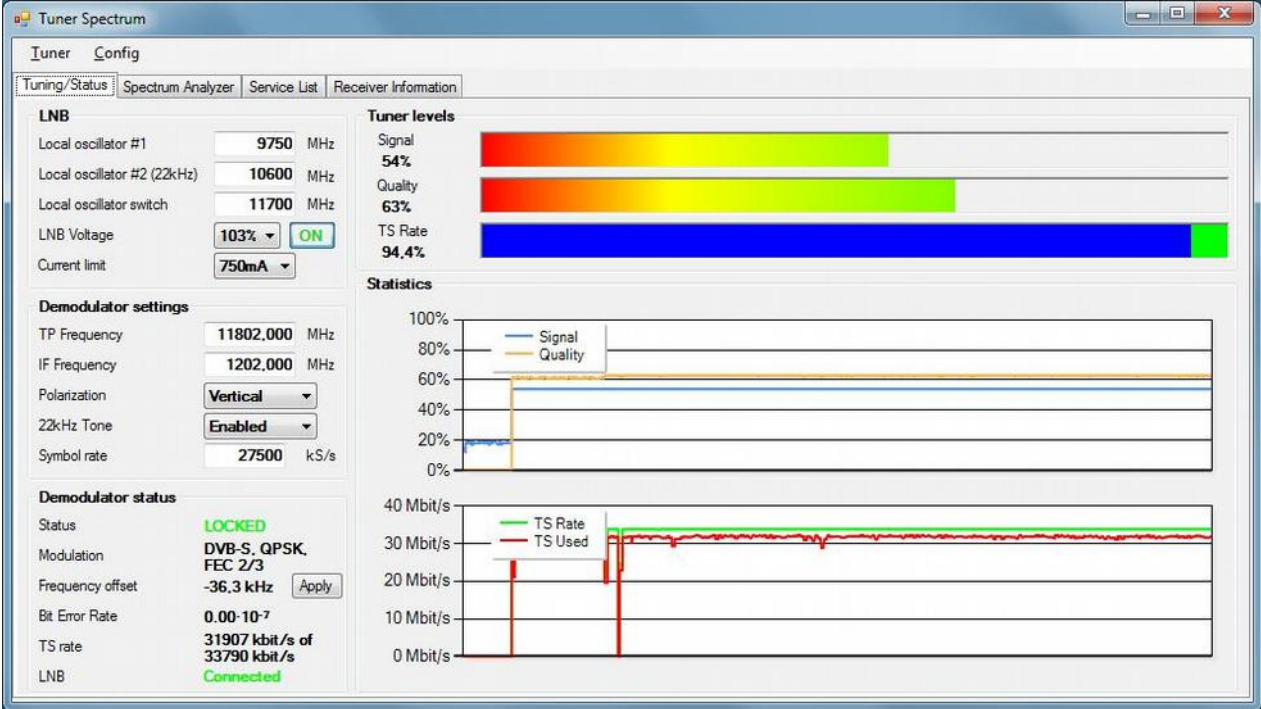

Clever FM

Compact low-power FM radio broadcasting system
&
Digital FM exciter for existing high-power TXs

Powered by:

TECNOROLL BMB s.r.l.

CLEVER FM BOX - INTERNAL BLOCK DIAGRAM

REMOTE MANAGEMENT SOFTWARE

Screenshot 1 - Tuner status tab

Screenshot 2 - Spectrum analyzer tab

REMOTE MANAGEMENT SOFTWARE

Screenshot 3 - Service list tab

Screenshot 4 - Receiver info tab

**CLEVER FM as a complete mast-mounted solution.
Allows to easily create, expand or gap-fill a digital FM network.**

CLEVER FM as a digital upgrade.

Allows to re-use existing high-power TXs and convert them for digital FM distribution.