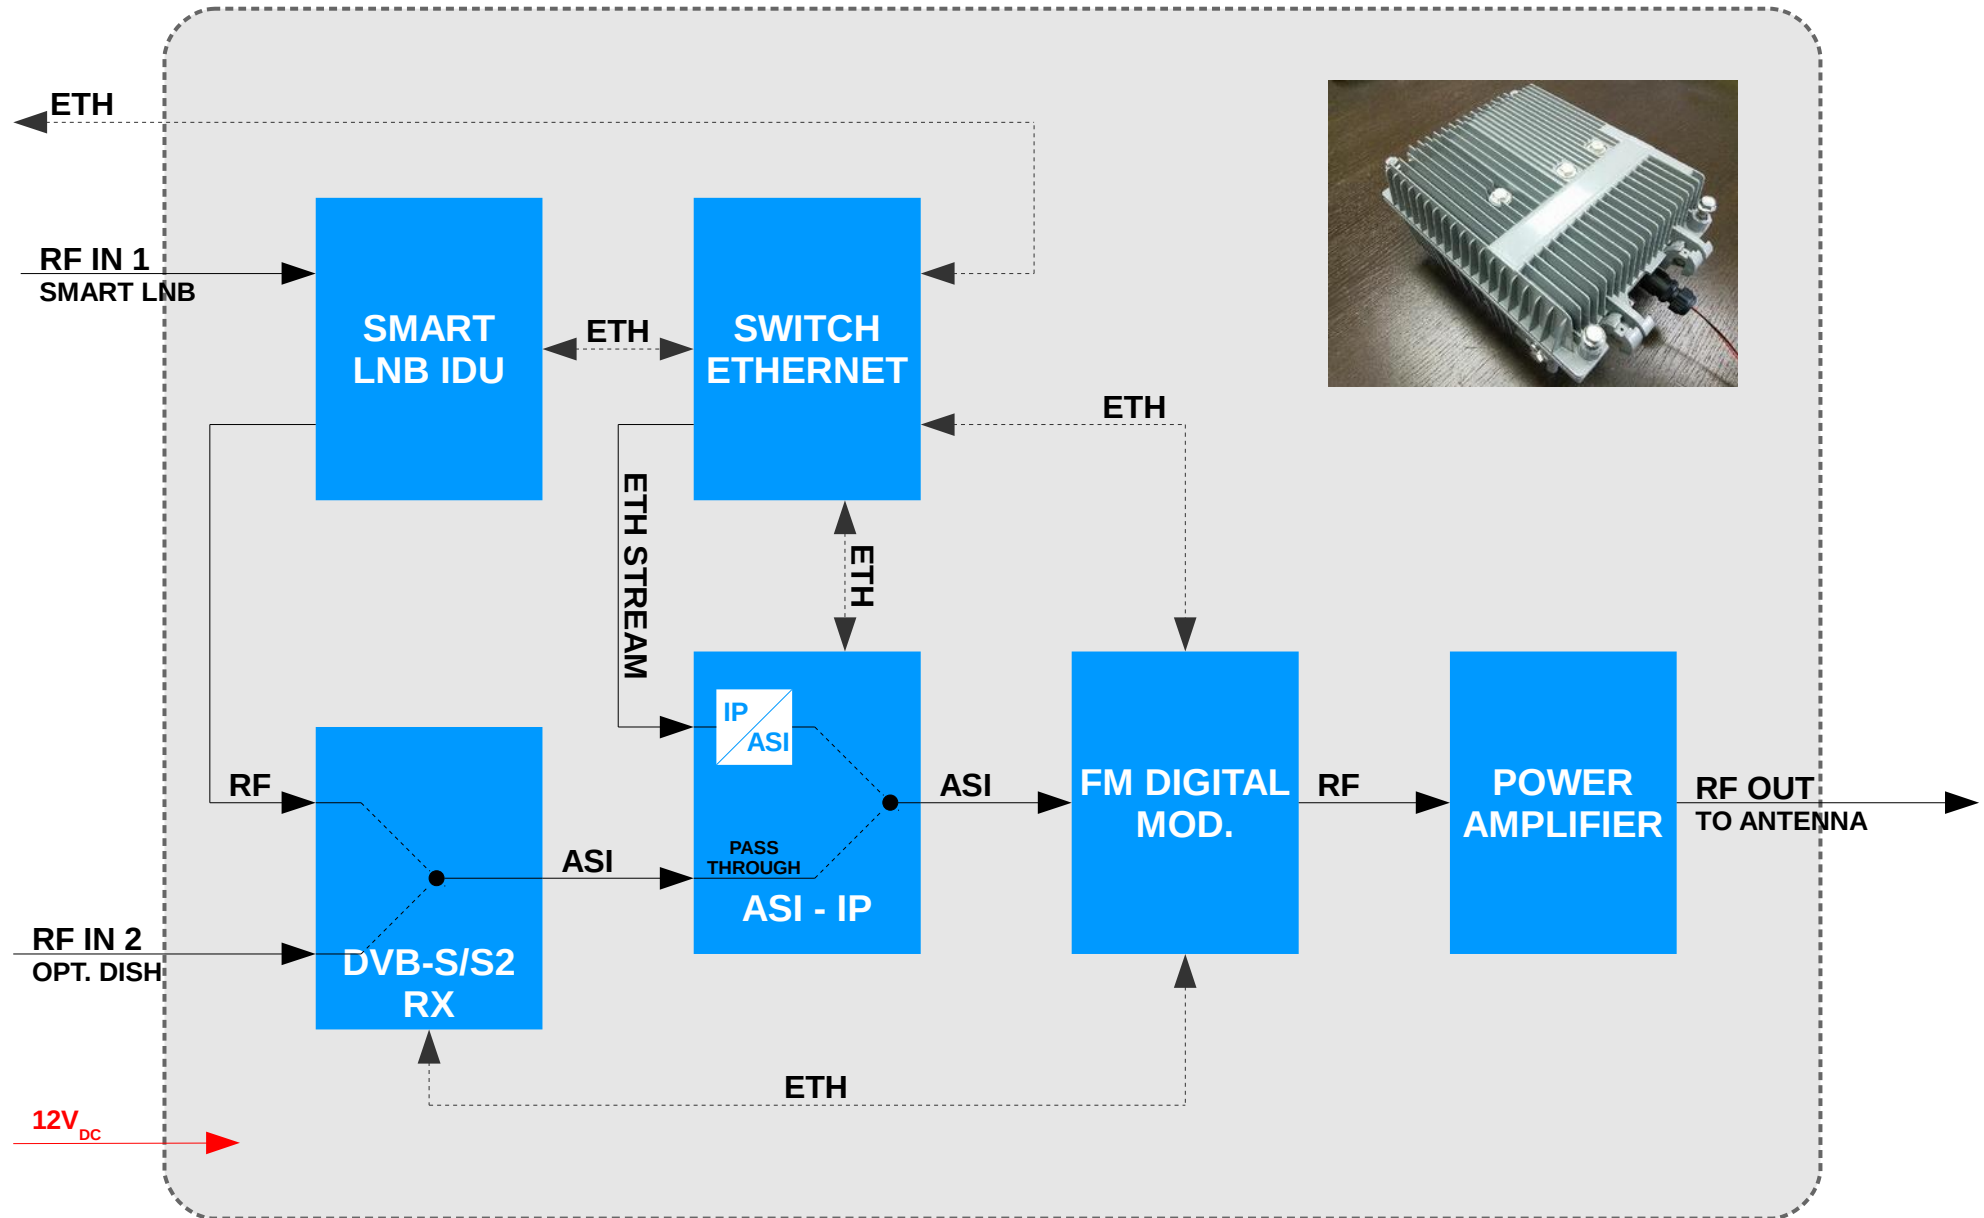

Clever FM

Compact low-power FM radio broadcasting system
&
Digital FM exciter for existing high-power TXs

Powered by:

TECNOROLL BMB s.r.l.

CLEVER FM BOX - INTERNAL BLOCK DIAGRAM

REMOTE MANAGEMENT SOFTWARE

Screenshot 1 - Tuner status tab

Screenshot 2 - Spectrum analyzer tab

REMOTE MANAGEMENT SOFTWARE

Screenshot 3 - Service list tab

Screenshot 4 - Receiver info tab

**CLEVER FM as a complete mast-mounted solution.
Allows to easily create, expand or gap-fill a digital FM network.**

CLEVER FM as a digital upgrade.

Allows to re-use existing high-power TXs and convert them for digital FM distribution.