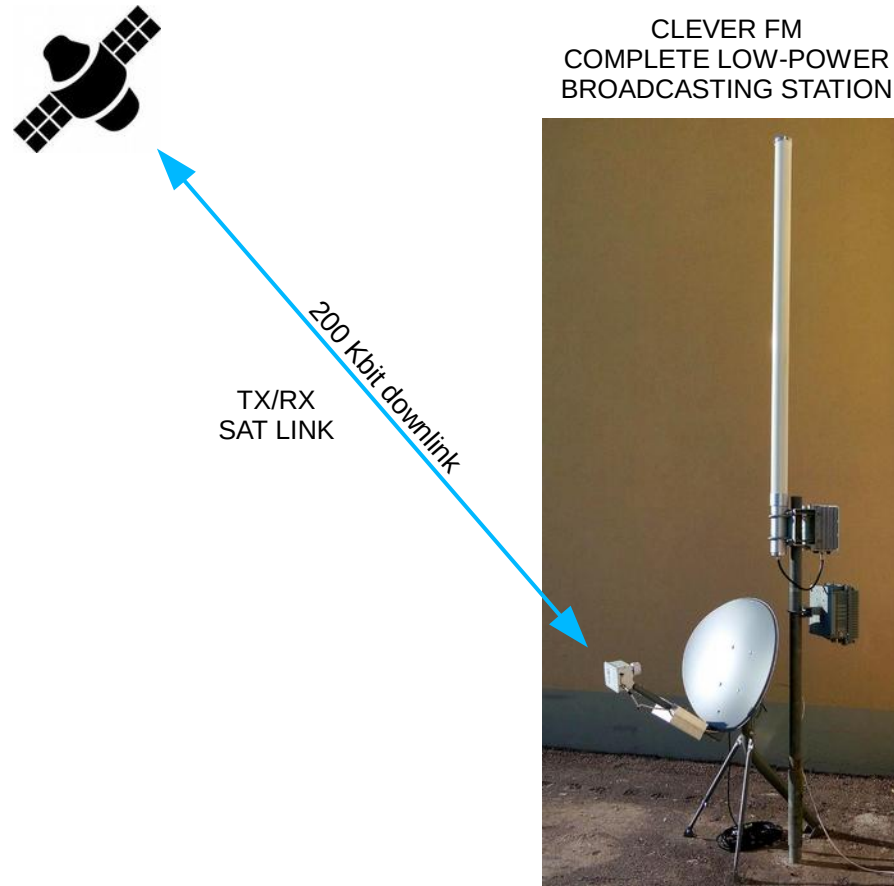

Clever FM

Compact low-power FM radio broadcasting system
&
Digital FM exciter for existing high-power TXs

Powered by:

TECNOROLL BMB s.r.l.

CLEVER FM BOX - INTERNAL BLOCK DIAGRAM

REMOTE MANAGEMENT SOFTWARE

Screenshot 1 - Tuner status tab

Screenshot 2 - Spectrum analyzer tab

REMOTE MANAGEMENT SOFTWARE

Screenshot 3 - Service list tab

Screenshot 4 - Receiver info tab

**CLEVER FM as a complete mast-mounted solution.
Allows to easily create, expand or gap-fill a digital FM network.**

CLEVER FM as a digital upgrade.

Allows to re-use existing high-power TXs and convert them for digital FM distribution.