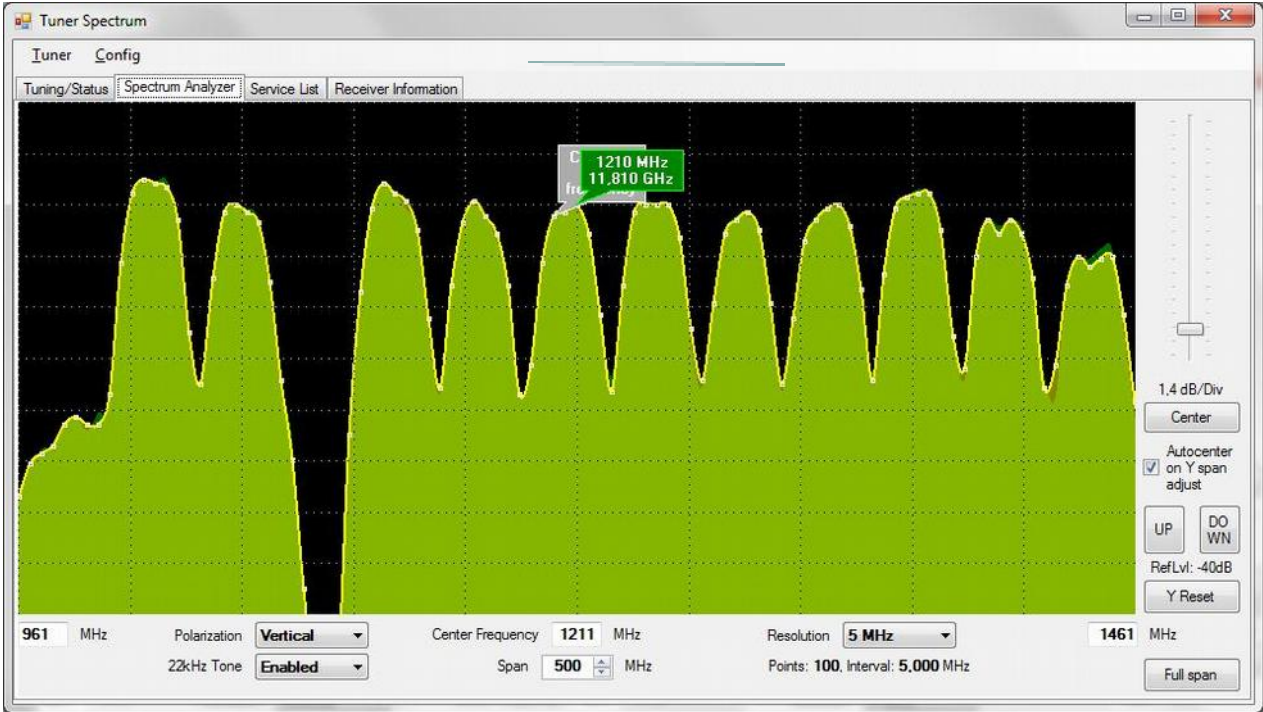

Clever FM

Compact low-power FM radio broadcasting system
&
Digital FM exciter for existing high-power TXs

Powered by:

TECNOROLL BMB s.r.l.

CLEVER FM BOX - INTERNAL BLOCK DIAGRAM

REMOTE MANAGEMENT SOFTWARE

Screenshot 1 - Tuner status tab

Screenshot 2 - Spectrum analyzer tab

REMOTE MANAGEMENT SOFTWARE

Screenshot 3 - Service list tab

Screenshot 4 - Receiver info tab

**CLEVER FM as a complete mast-mounted solution.
Allows to easily create, expand or gap-fill a digital FM network.**

CLEVER FM as a digital upgrade.

Allows to re-use existing high-power TXs and convert them for digital FM distribution.