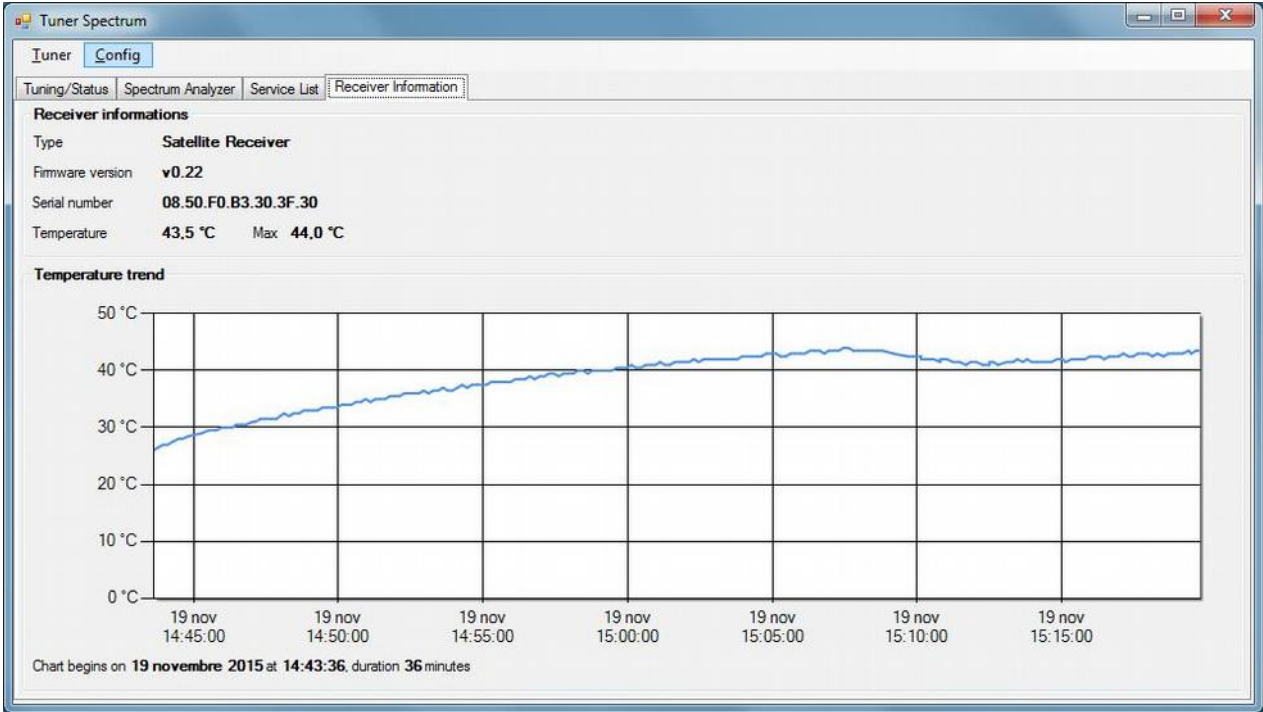

Screenshot 2 - Spectrum analyzer tab

REMOTE MANAGEMENT SOFTWARE

Screenshot 3 - Service list tab

Screenshot 4 - Receiver info tab

**CLEVER FM as a complete mast-mounted solution.
Allows to easily create, expand or gap-fill a digital FM network.**