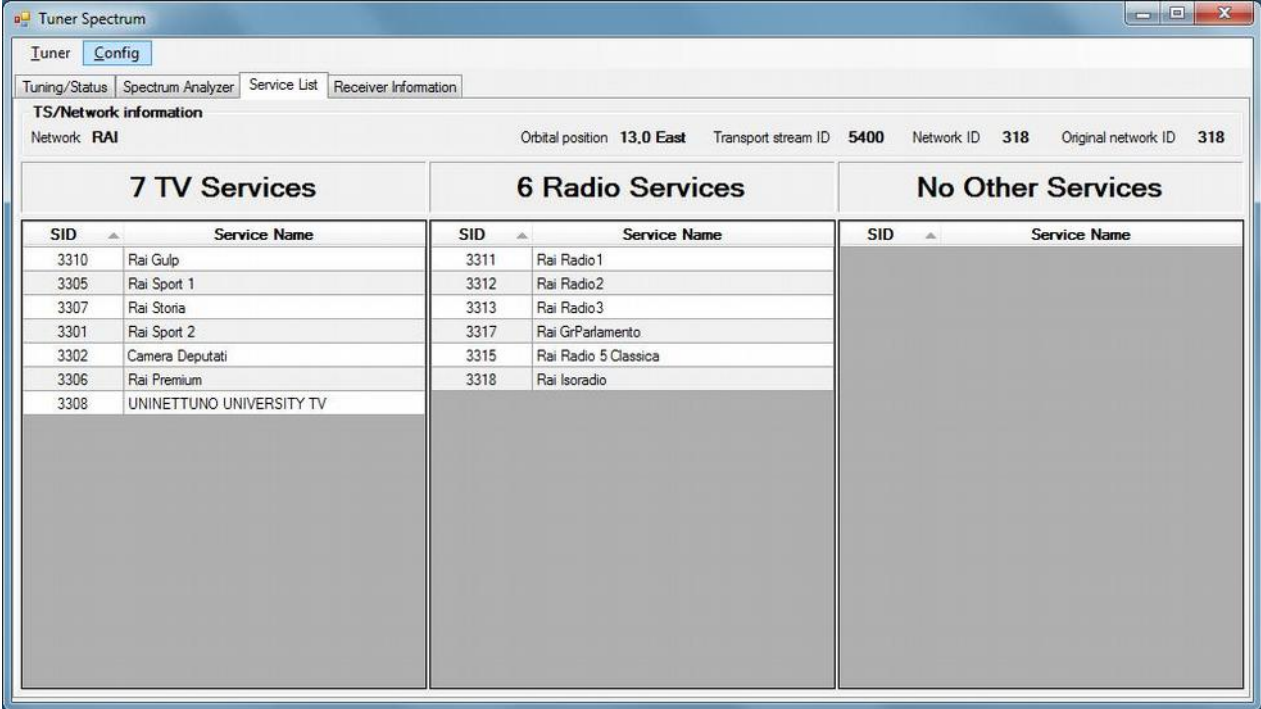

Screenshot 2 - Spectrum analyzer tab

REMOTE MANAGEMENT SOFTWARE

Screenshot 3 - Service list tab

Screenshot 4 - Receiver info tab

**CLEVER FM as a complete mast-mounted solution.
Allows to easily create, expand or gap-fill a digital FM network.**