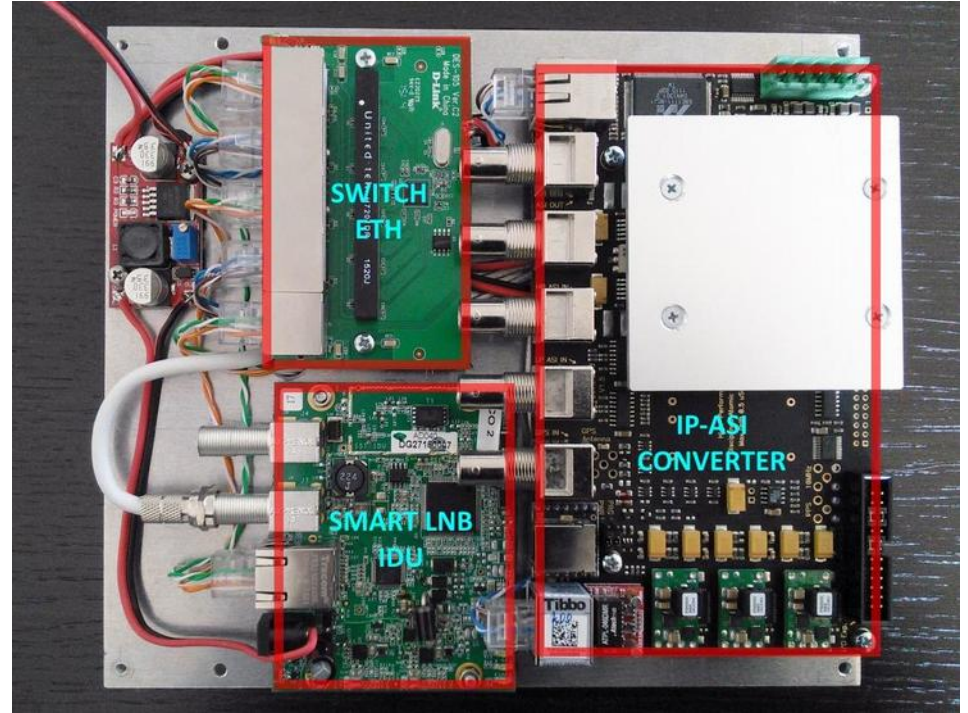

Clever FM

Compact low-power FM radio broadcasting system
&
Digital FM exciter for existing high-power TXs

Powered by:

TECNOROLL BMB s.r.l.

CLEVER FM BOX - INTERNAL BLOCK DIAGRAM

REMOTE MANAGEMENT SOFTWARE

Screenshot 1 - Tuner status tab

Screenshot 2 - Spectrum analyzer tab

REMOTE MANAGEMENT SOFTWARE

Screenshot 3 - Service list tab

Screenshot 4 - Receiver info tab

**CLEVER FM as a complete mast-mounted solution.
Allows to easily create, expand or gap-fill a digital FM network.**

CLEVER FM as a digital upgrade.

Allows to re-use existing high-power TXs and convert them for digital FM distribution.